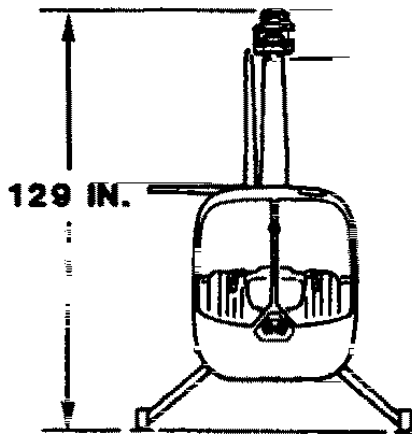

旋翼直径198英寸

ROTOR RAC 198 IN.

总长459英寸

THREE VIEW OF R44 HELICOPTER

R44直升机的三维图