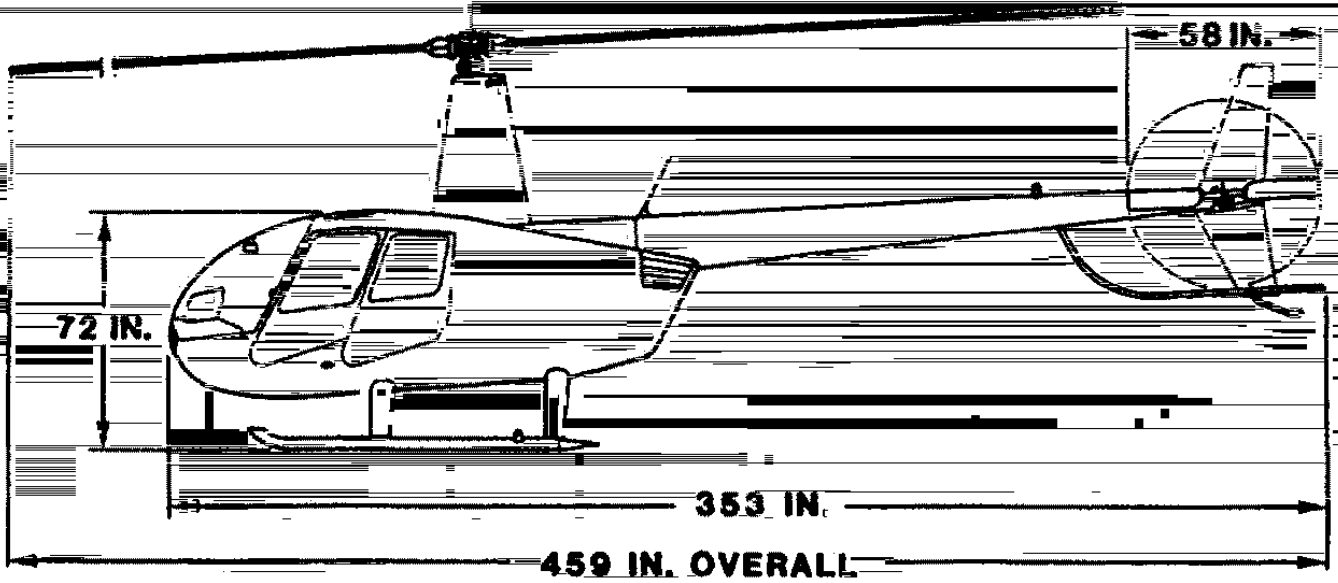

旋翼直径198英寸

ROTOR RAC 198 IN.

总长459英寸

THREE VIEW OF R44 HELICOPTER

R44直升机的三维图